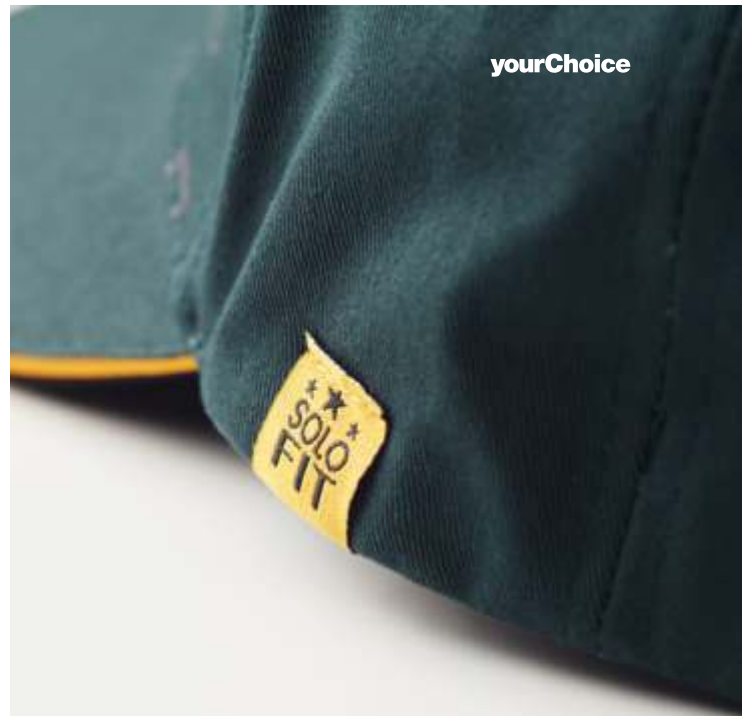

Premium cotton

Stretchable headband

**MH2314**

Stretch Fitted Cap with a closed back. Structured 6 panel, medium profile baseball cap in adult size (fits most). Pre-curved visor and an elastic sweatband.

Premium cotton

Stretchable headband

yourChoice

MH2316

100% Polyester for all over printed designs.  
Structured 5 panel, medium profile baseball cap.

Polyester

MH2317

100% Polyester for all over printed designs.  
Structured 6 panel, medium profile baseball cap.